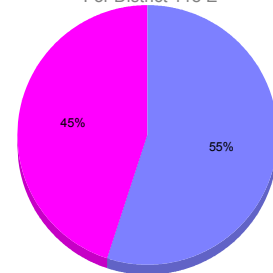

Goal, New, Dropped, Gain/Loss

Comparison of Membership Gain/Loss

Current Year Compared to the Previous Year

Gender Comparison 2010-2011

For District 118 E

Oct/Nov/Dec

■ Male ■ Female