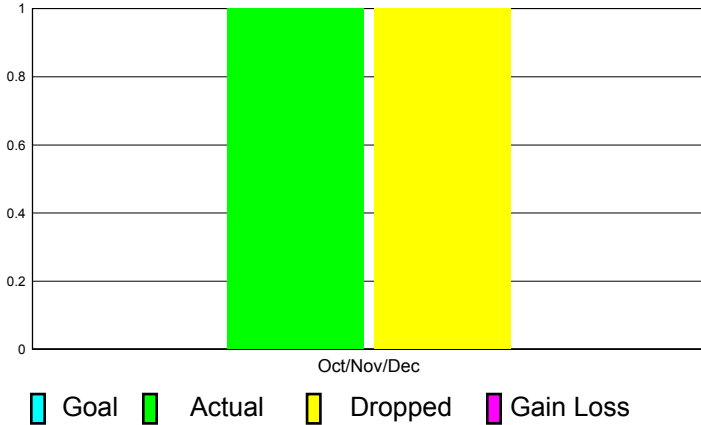

GMT Reports for District (or Undistricted) **District 118 E**

GMT: HOWARD PATRICK LEE

Location: TURKEY

GMT CA: 4

CLUBS

**Club Results
2011-2012**

**Clubs
2010-2011**

Month	New Club Goal	Actual New Clubs	Actual Dropped Clubs	Gain/Loss of Clubs	Gain/Loss of Clubs
Oct/Nov/Dec	0	1	1	0	-1
Totals	0	1	1	0	-1

Club Results 2011-2012

Goal, New, Dropped, Gain/Loss

Comparison of Club Gain/Loss

Current Year Compared to the Previous Year

YTD Status Quo Clubs 2010-2011

Status Quo Clubs Compared to Status Quo Members

MEMBERSHIP