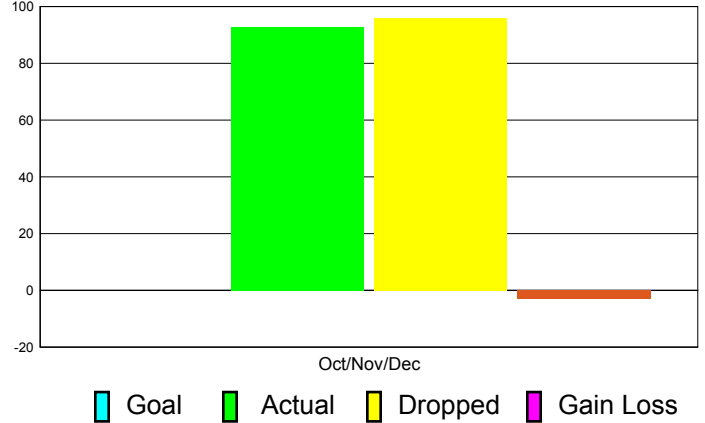

Membership Results 2011-2012

Goal, New, Dropped, Gain/Loss